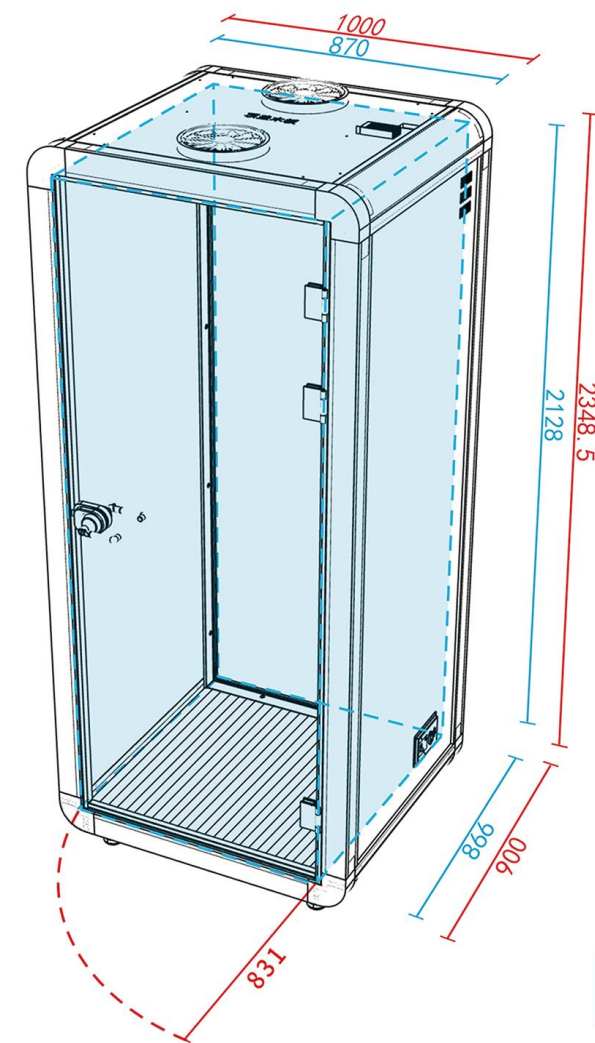

### PACKAGED

wooden frame

2300w x 850d x 1200h

wooden box

2250w x 800d x 1060h

UNIT:mm

EXTERIOR Dimensions:

INTERIOR Dimensions :

# DIMENSIONS