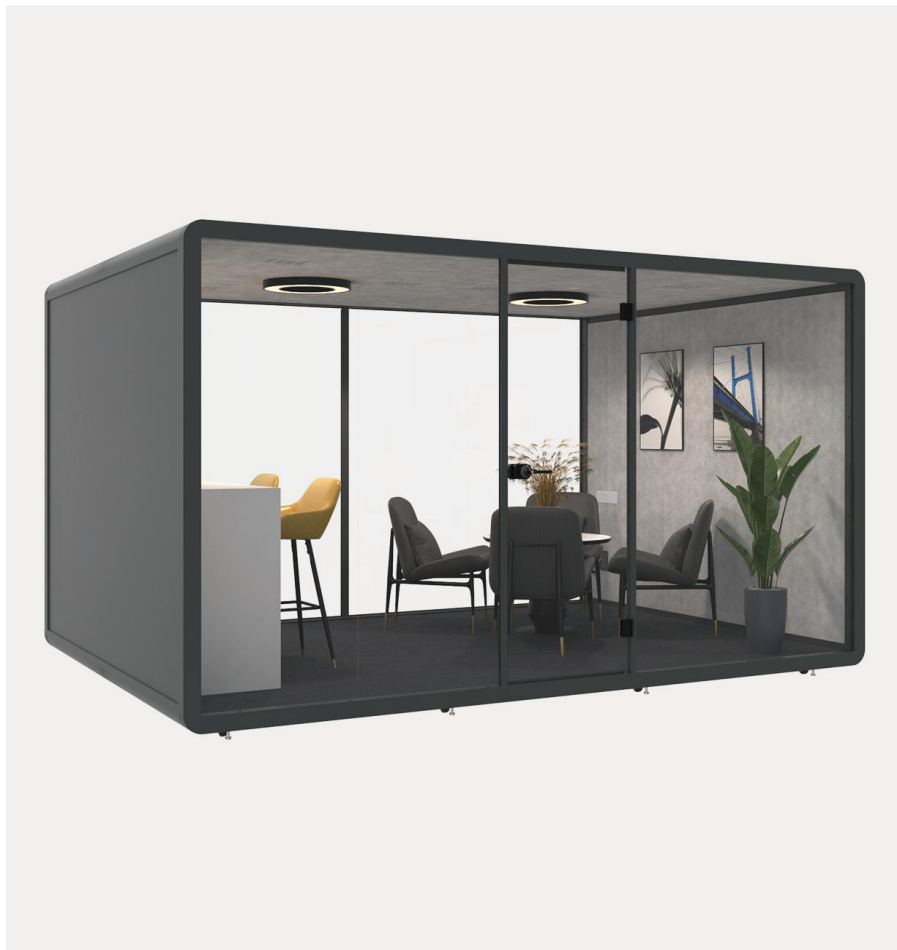

DIMENSIONS

QAINHUI-4L

EXTERIOR
4000w x 2800d x 2370h

INTERIOR
3870w x 2756d x 2128h

SPACE
22.70 m³

FLOOR AREA
11.20 m²

PACKAGED
2350w x 1500d x 1700h

GROSS WEIGHT
760 kgs

NET WEIGHT
730 kgs

UNIT:mm

EXTERIOR Dimensions:

INTERIOR Dimensions :