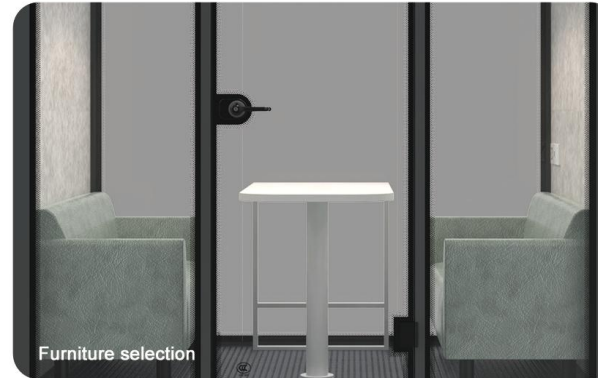

DETAILS

Furniture selection

In order to save your time, Qianhui's designers have preset furnishings for different usage scenarios according to different specifications of soundproof rooms for your reference.

Safety power strip

Each soundproof room is equipped with a dual-control switch, a 16A five-hole socket with USB port and a single-port network cable socket. (Overseas customers can change the socket to the international type 86 five-hole USB 13A British socket two or three plug with switch panel)

Anti-wear exterior

The sound-proof board finishes of the sound-proof room are environmentally friendly, wear-resistant, anti-pollution, fire-proof and moisture-proof. The color can be changed according to customer needs.

Glass decoration

Our booth pay attention to quality, and strives for perfection in every detail. The designer has beautified the edges of each piece of glass that has passed the 3C certification, and the overall image of the product has been significantly improved.