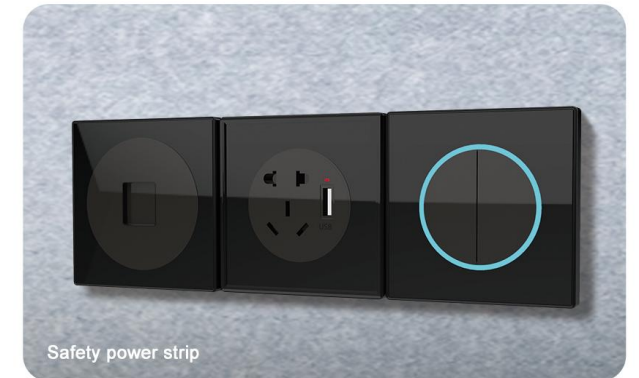

DETAILS

Furniture selection

In order to save your time, Qianhui's designers have preset furnishings for different usage scenarios according to different specifications of soundproof rooms for your reference.

Safety power strip

Each soundproof room is equipped with a dual-control switch, a 16A five-hole socket with USB port and a single-port network cable socket. (Overseas customers can change the socket to the international type 86 five-hole USB 13A British socket two or three plug with switch panel)

Anti-wear exterior

The sound-proof board finishes of the sound-proof room are environmentally friendly, wear-resistant, anti-pollution, fire-proof and moisture-proof. The color can be changed according to customer needs.

Glass decoration

Our booth pay attention to quality, and strives for perfection in every detail. The designer has beautified the edges of each piece of glass that has passed the 3C certification, and the overall image of the product has been significantly improved.