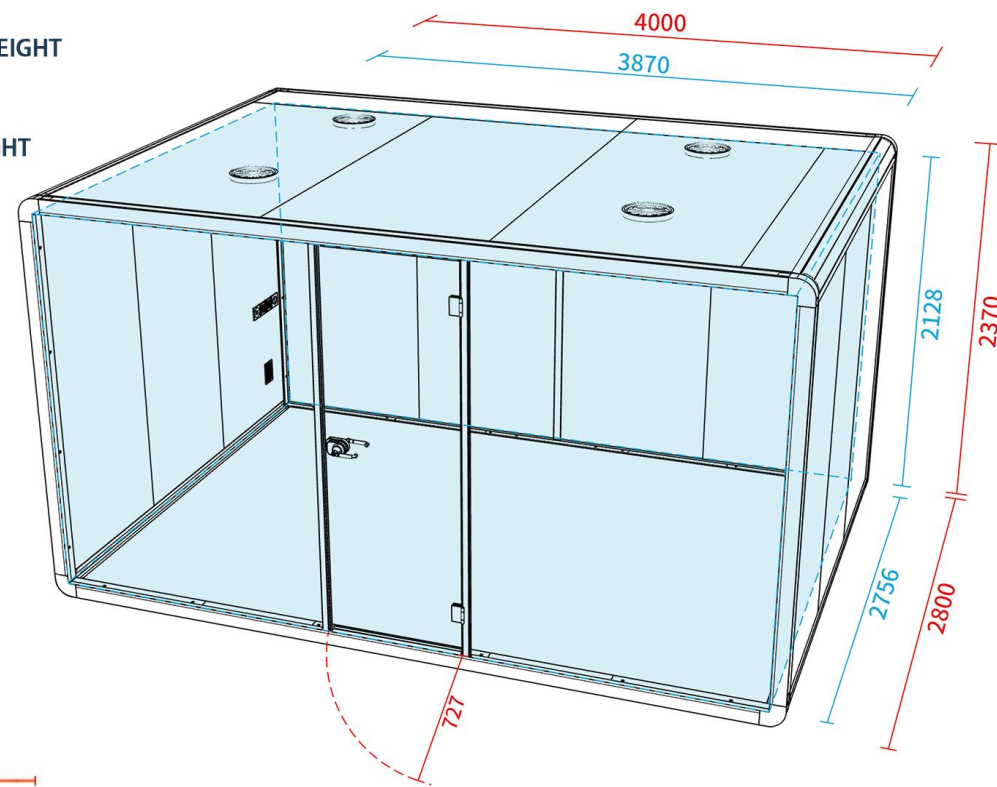

DIMENSIONS

QAINHUI-4L

EXTERIOR
4000w x 2800d x 2370h

INTERIOR
3870w x 2756d x 2128h

SPACE
22.70 m³

FLOOR AREA
11.20 m²

PACKAGED
2350w x 1500d x 1700h

GROSS WEIGHT
760 kgs

NET WEIGHT
730 kgs

UNIT:mm

EXTERIOR Dimensions:

INTERIOR Dimensions :