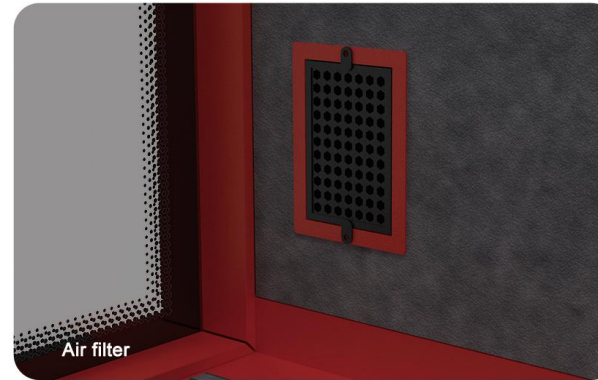

DETAILS

Air filter

Each booth is equipped with a double-effect composite filter, which is made of nano multifunctional primary filter layer+HEPA+composite carbon-attached layer, effectively filtering PM2.5, formaldehyde, toluene, TVOC and other pollutants.

Acoustic interior

The interiors are composed of polyester fiberboard with sound absorption, environmental protection, flame retardancy, decoration and easy processing. The thickness of the conventional sound-absorbing board is 9mm, and the thickness can be adjusted according to the needs of noise reduction.

Sound insulation glass

The glass of each soundproof room is assembled from 10mm-thick single-layer tempered glass certified by 3c. In order to increase the safety, engineers put explosion-proof film on each glass. (glass type can be customized according to demand)

Steel universal wheel

In order to facilitate the movement, each soundproof room is equipped with steel universal wheels, which can steer freely without pressure. At the same time, a steel foot cup is arranged next to each wheel to prevent the soundproof room from moving when it is stationary. (Except for the smallest one)