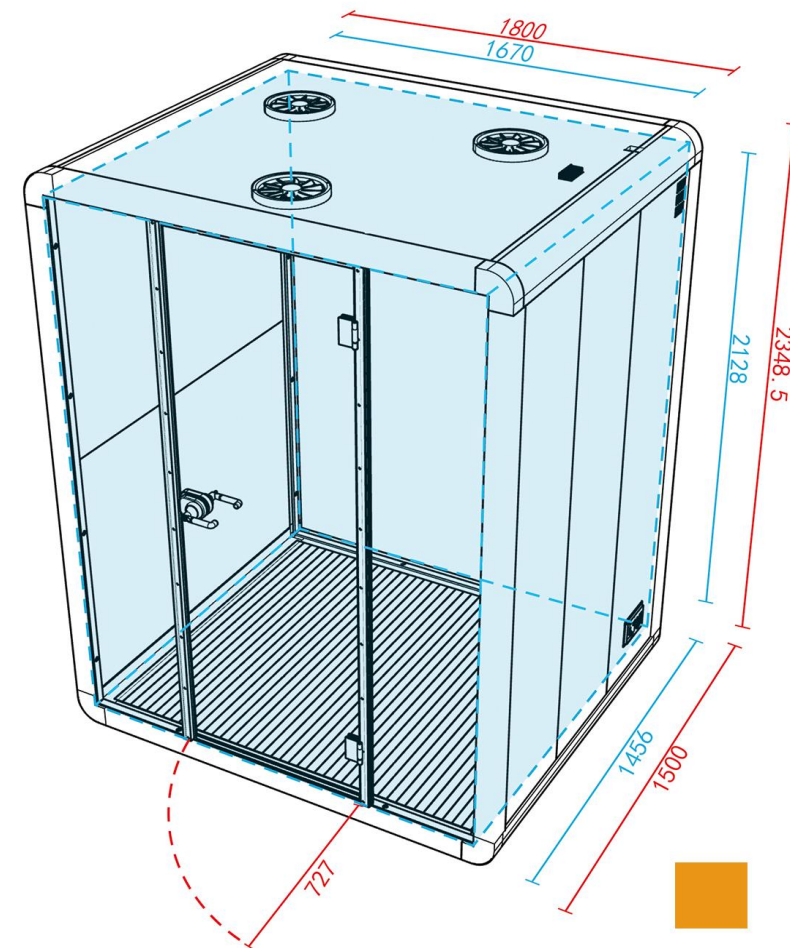

### NET WEIGHT

490 kgs

### PACKAGED

wooden frame  
2300w x 950d x 1670h

UNIT:mm

EXTERIOR Dimensions:

INTERIOR Dimensions :

# DIMENSIONS