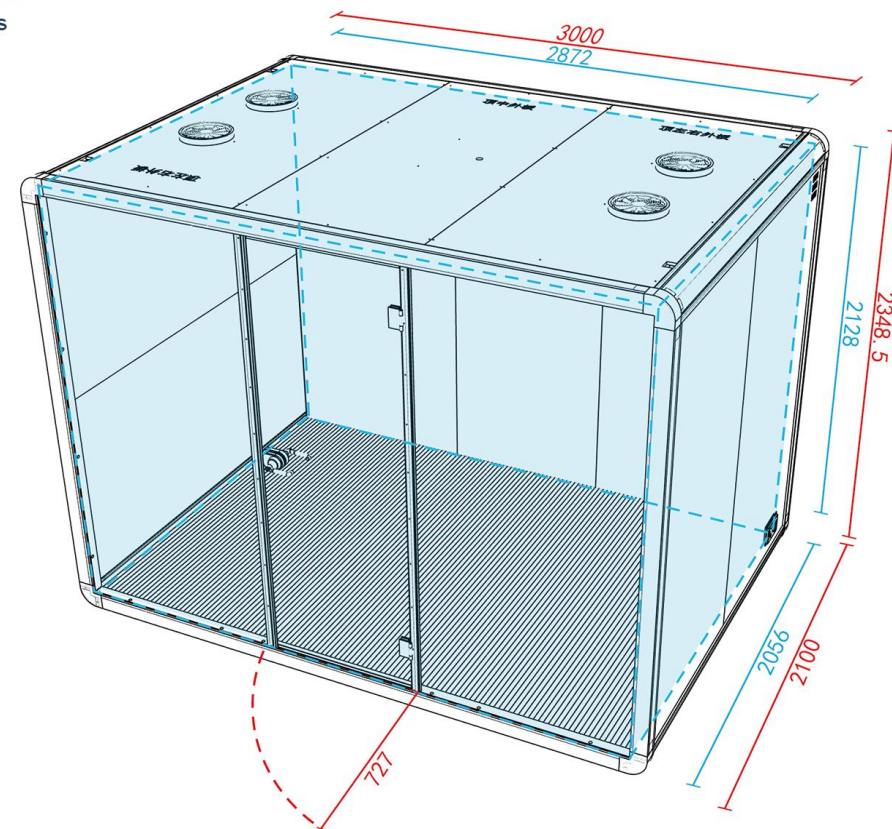

### PACKAGED

wooden frame

2320w x 1200d x 1700h

2900w x 500d x 340h (column)

wooden box

2230w x 1230d x 1220h

2950w x 270d x 385h (column)

UNIT:mm

EXTERIOR Dimensions:

INTERIOR Dimensions :

# DIMENSIONS